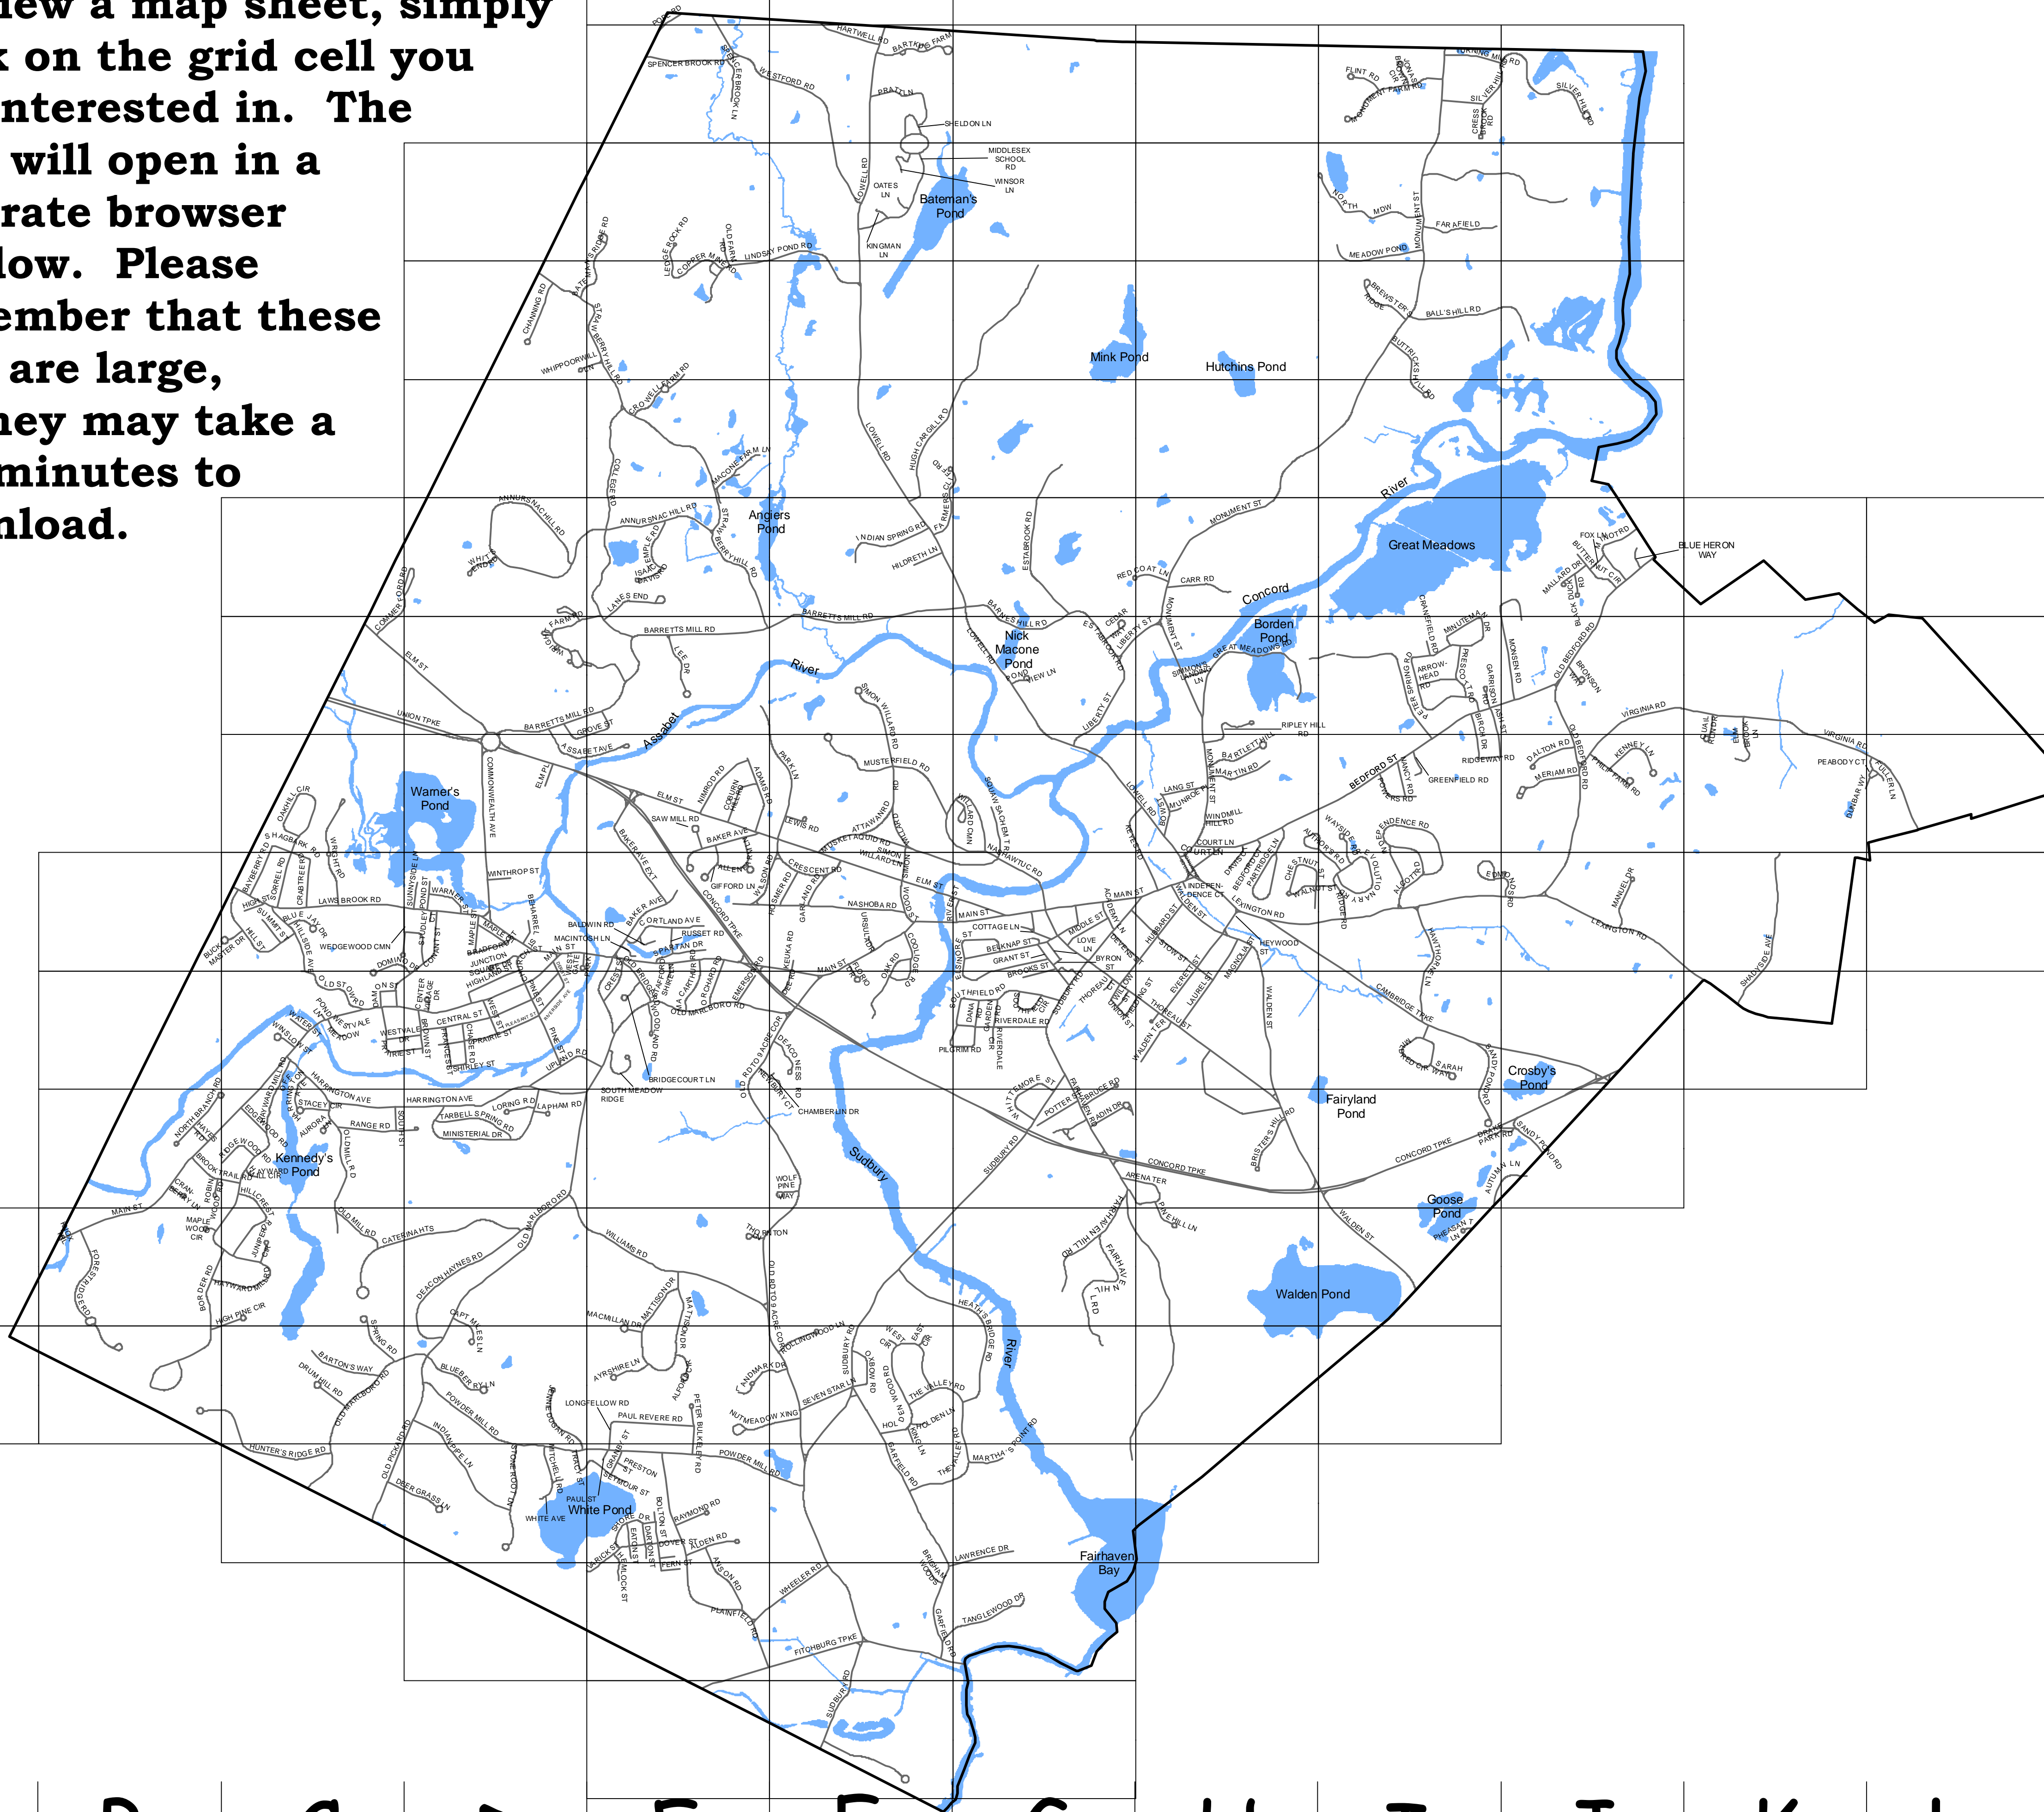

Index sheet
to 121 maps.

A B C D E F G H I J K L M

1
2
3
4
5
6
7
8
9
10
11
12
13
14
15
16

To view a map sheet, simply click on the grid cell you are interested in. The map will open in a separate browser window. Please remember that these files are large, so they may take a few minutes to download.

1
2
3
4
5
6
7
8
9
10
11
12
13
14
15
16

Total Area
25.77 miles².
16,493 acres

A B C D E F G H I J K L M

Assessors Tax Maps
Town of Concord, Massachusetts

2007

Data on these maps as of June 30, 2008. Printed March 2009.