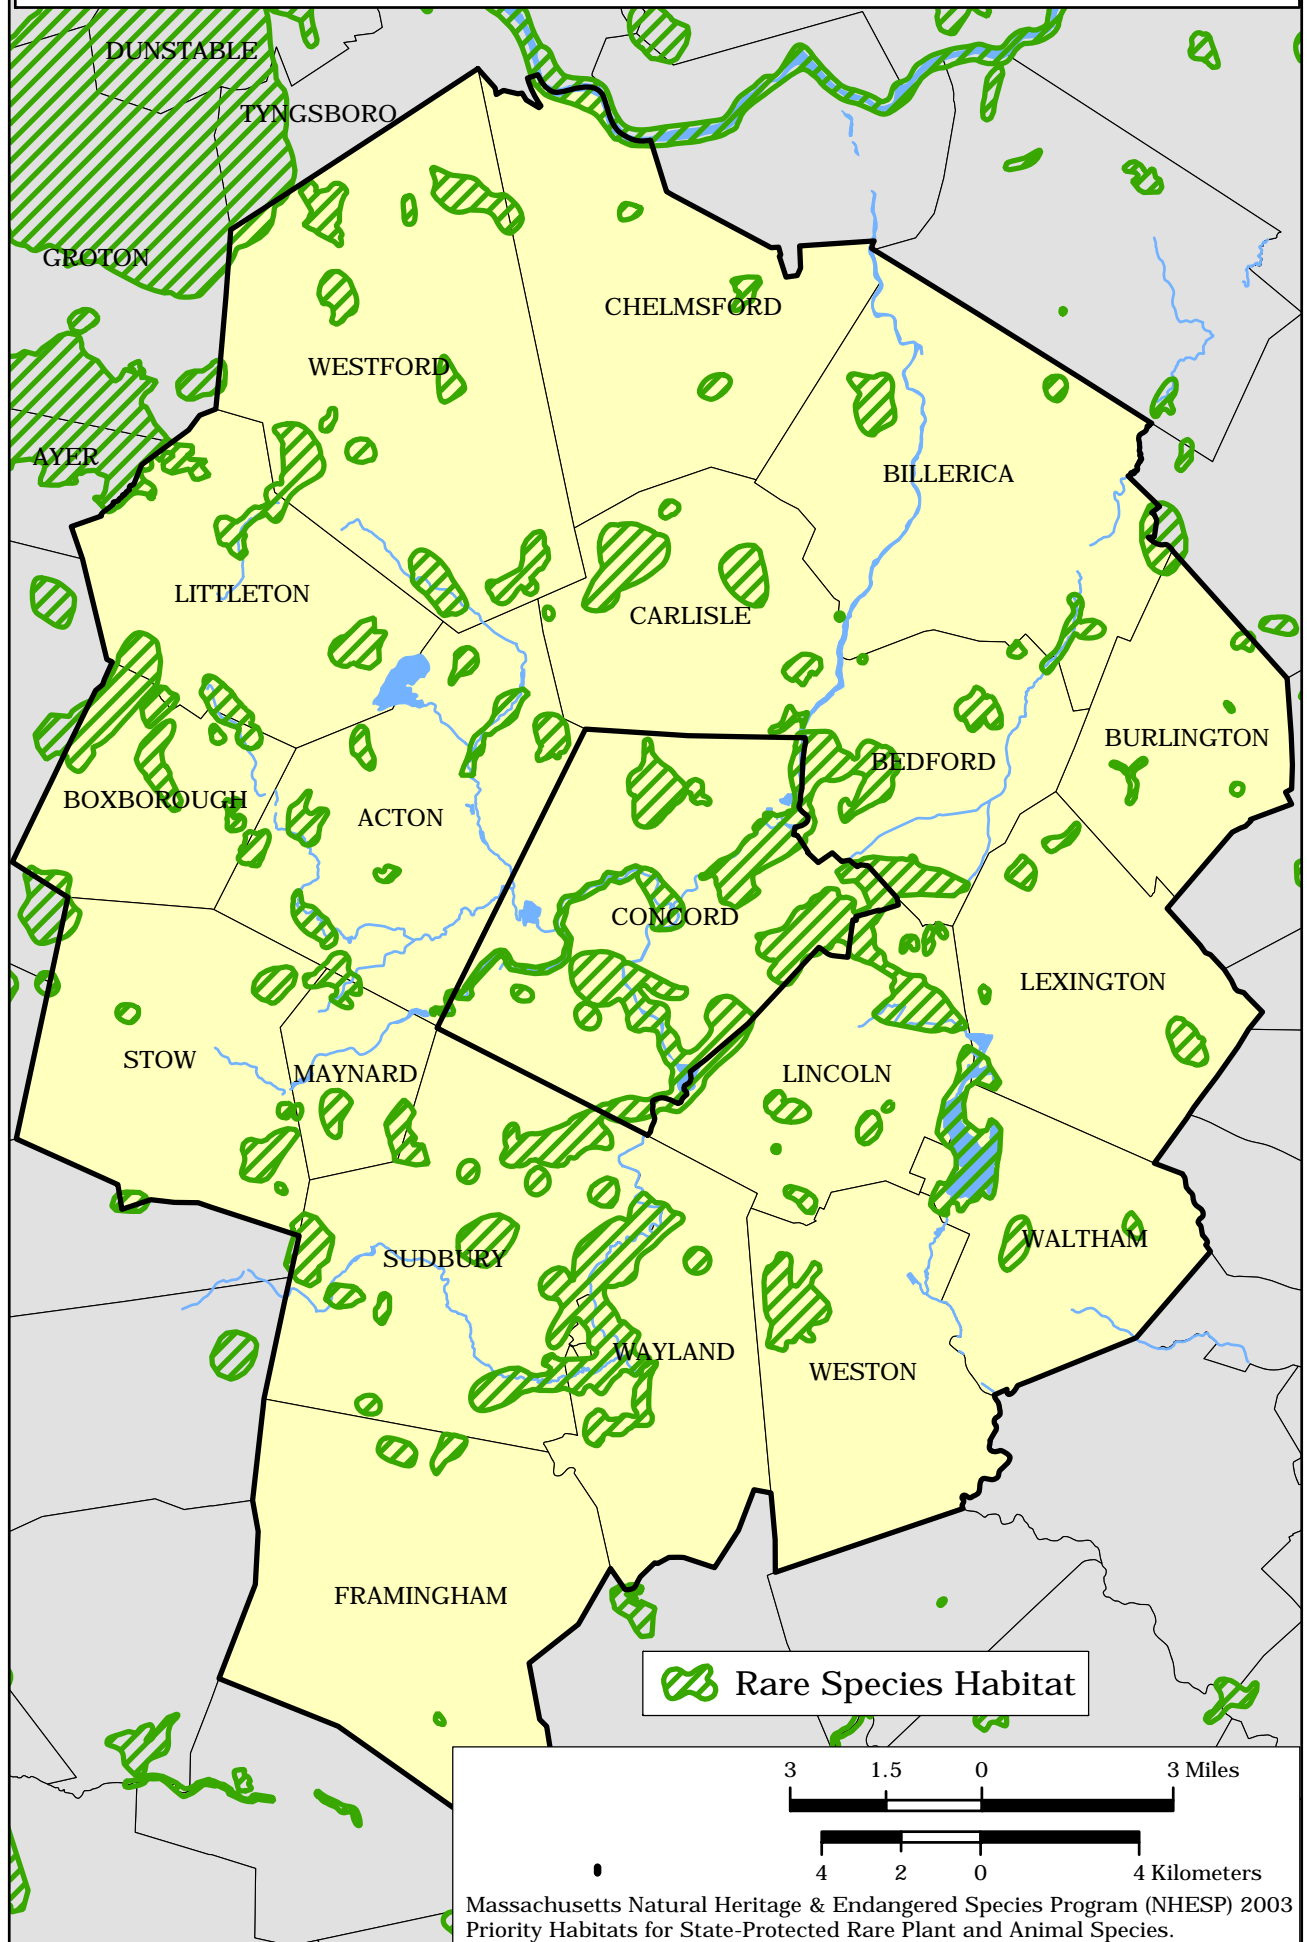

Rare Species Habitat in the Concord Region

 Rare Species Habitat

3 1.5 0 3 Miles

4 2 0 4 Kilometers

Massachusetts Natural Heritage & Endangered Species Program (NHESP) 2003
Priority Habitats for State-Protected Rare Plant and Animal Species.