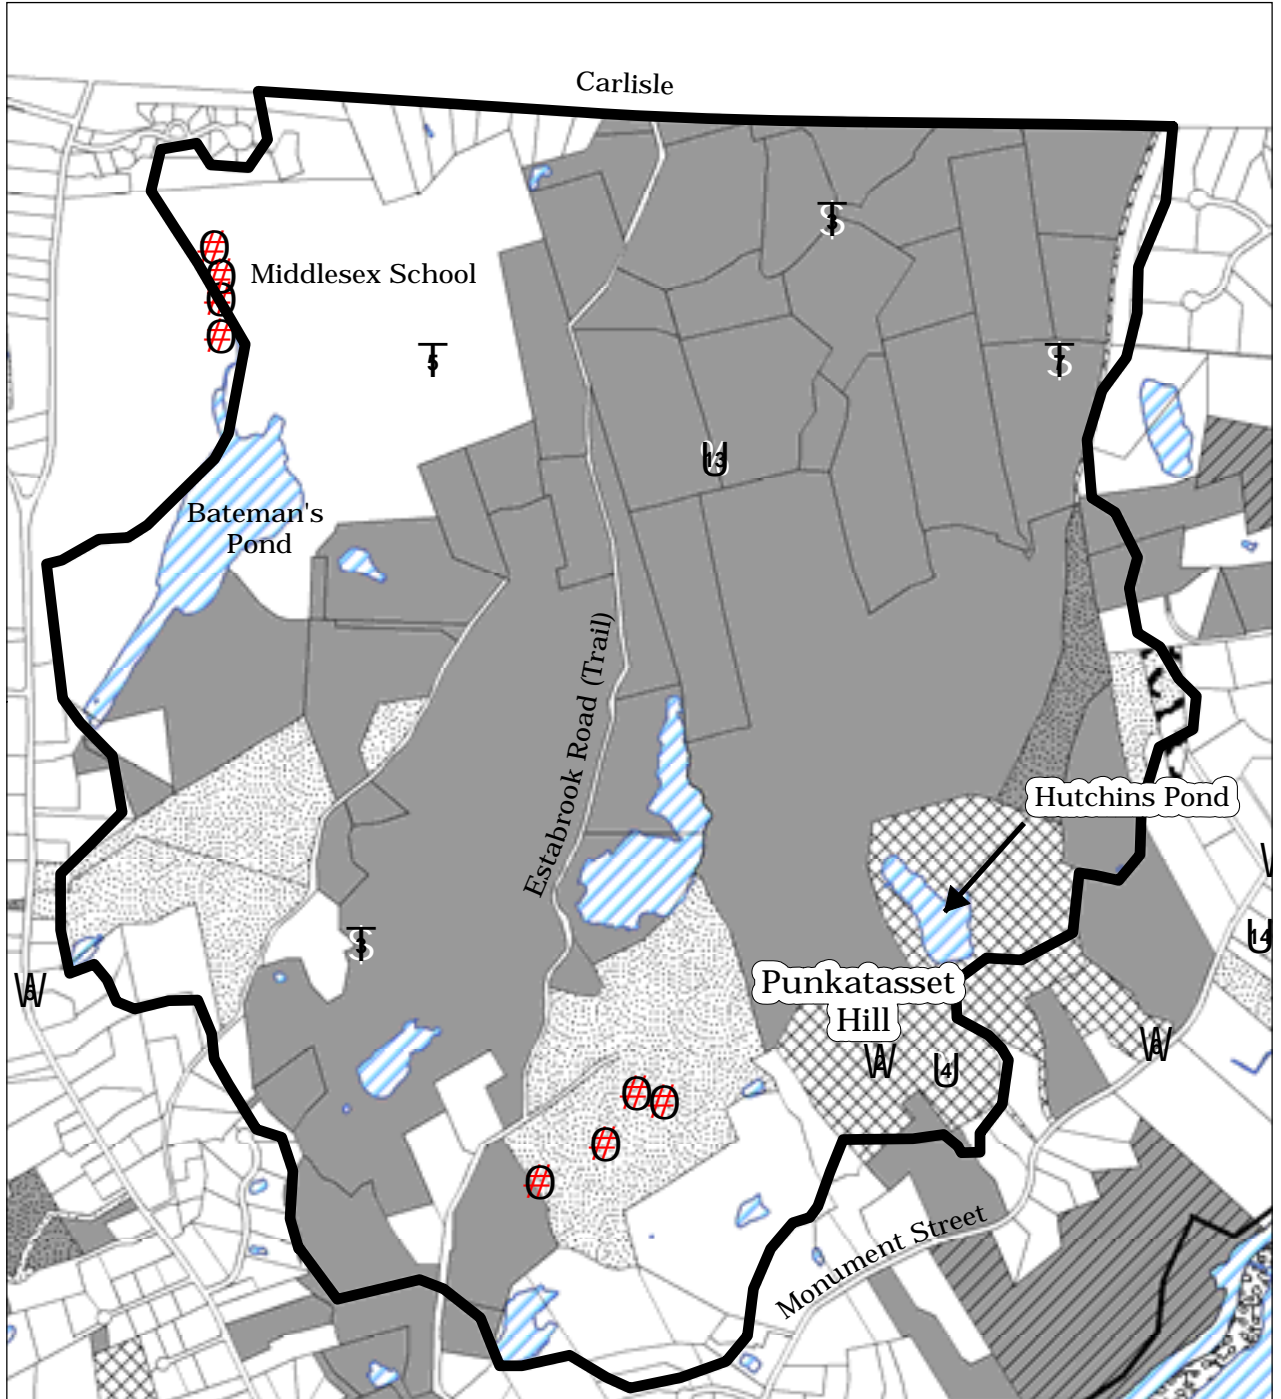

Estabrook Woods Natural Area

Key to Open Space Features

Large Natural Area	Federal or State Land	Special Sites	
Rivers & Ponds	Agricultural Preservation Restriction		T Geologic
Town Conservation Land	Perpetual Conservation Restriction		U Historical
Conservation Land Trust	Term Conservation Restriction		V Recreational
Certified Vernal Pool			W Scenic
		S Water Resources	

Boundary of large area rounded & approximate

Ecological (Not Shown)