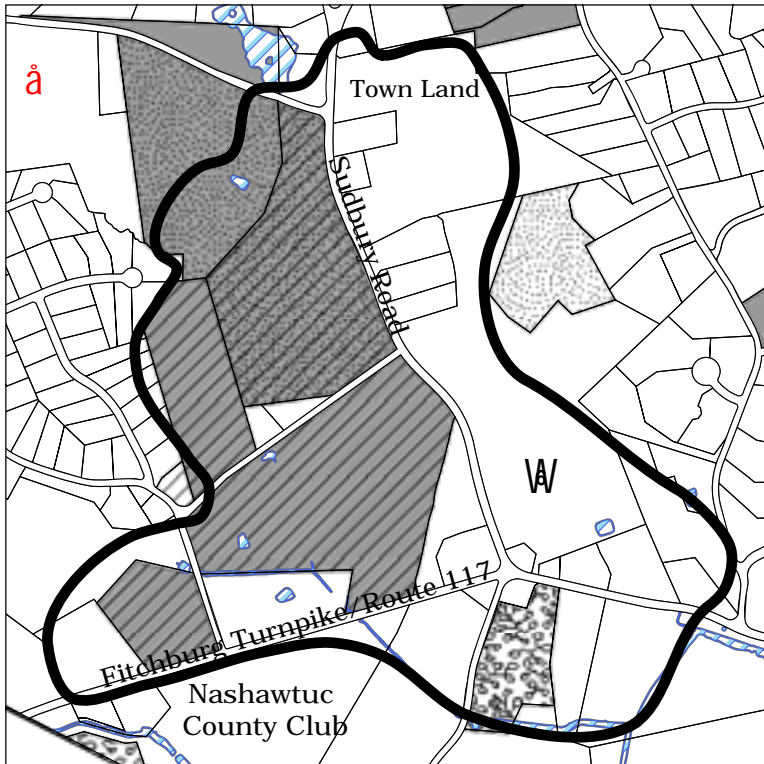

Nine Acre Corner Agricultural Area

Key to Open Space Features

- Agricultural
- Rivers & Ponds
- Town Conservation Land
- Conservation Land Trust
- Federal or State Land
- Agricultural Preservation Restriction
- Perpetual Conservation Restriction
- Term Conservation Restriction
- Certified Vernal Pool

Special Sites

- T Geologic
 - U Historical
 - V Recreational
 - W Scenic
 - S Water Resources
- Ecological (Not Shown)

Boundary of large area rounded & approximate

Lexington Road Agricultural Area