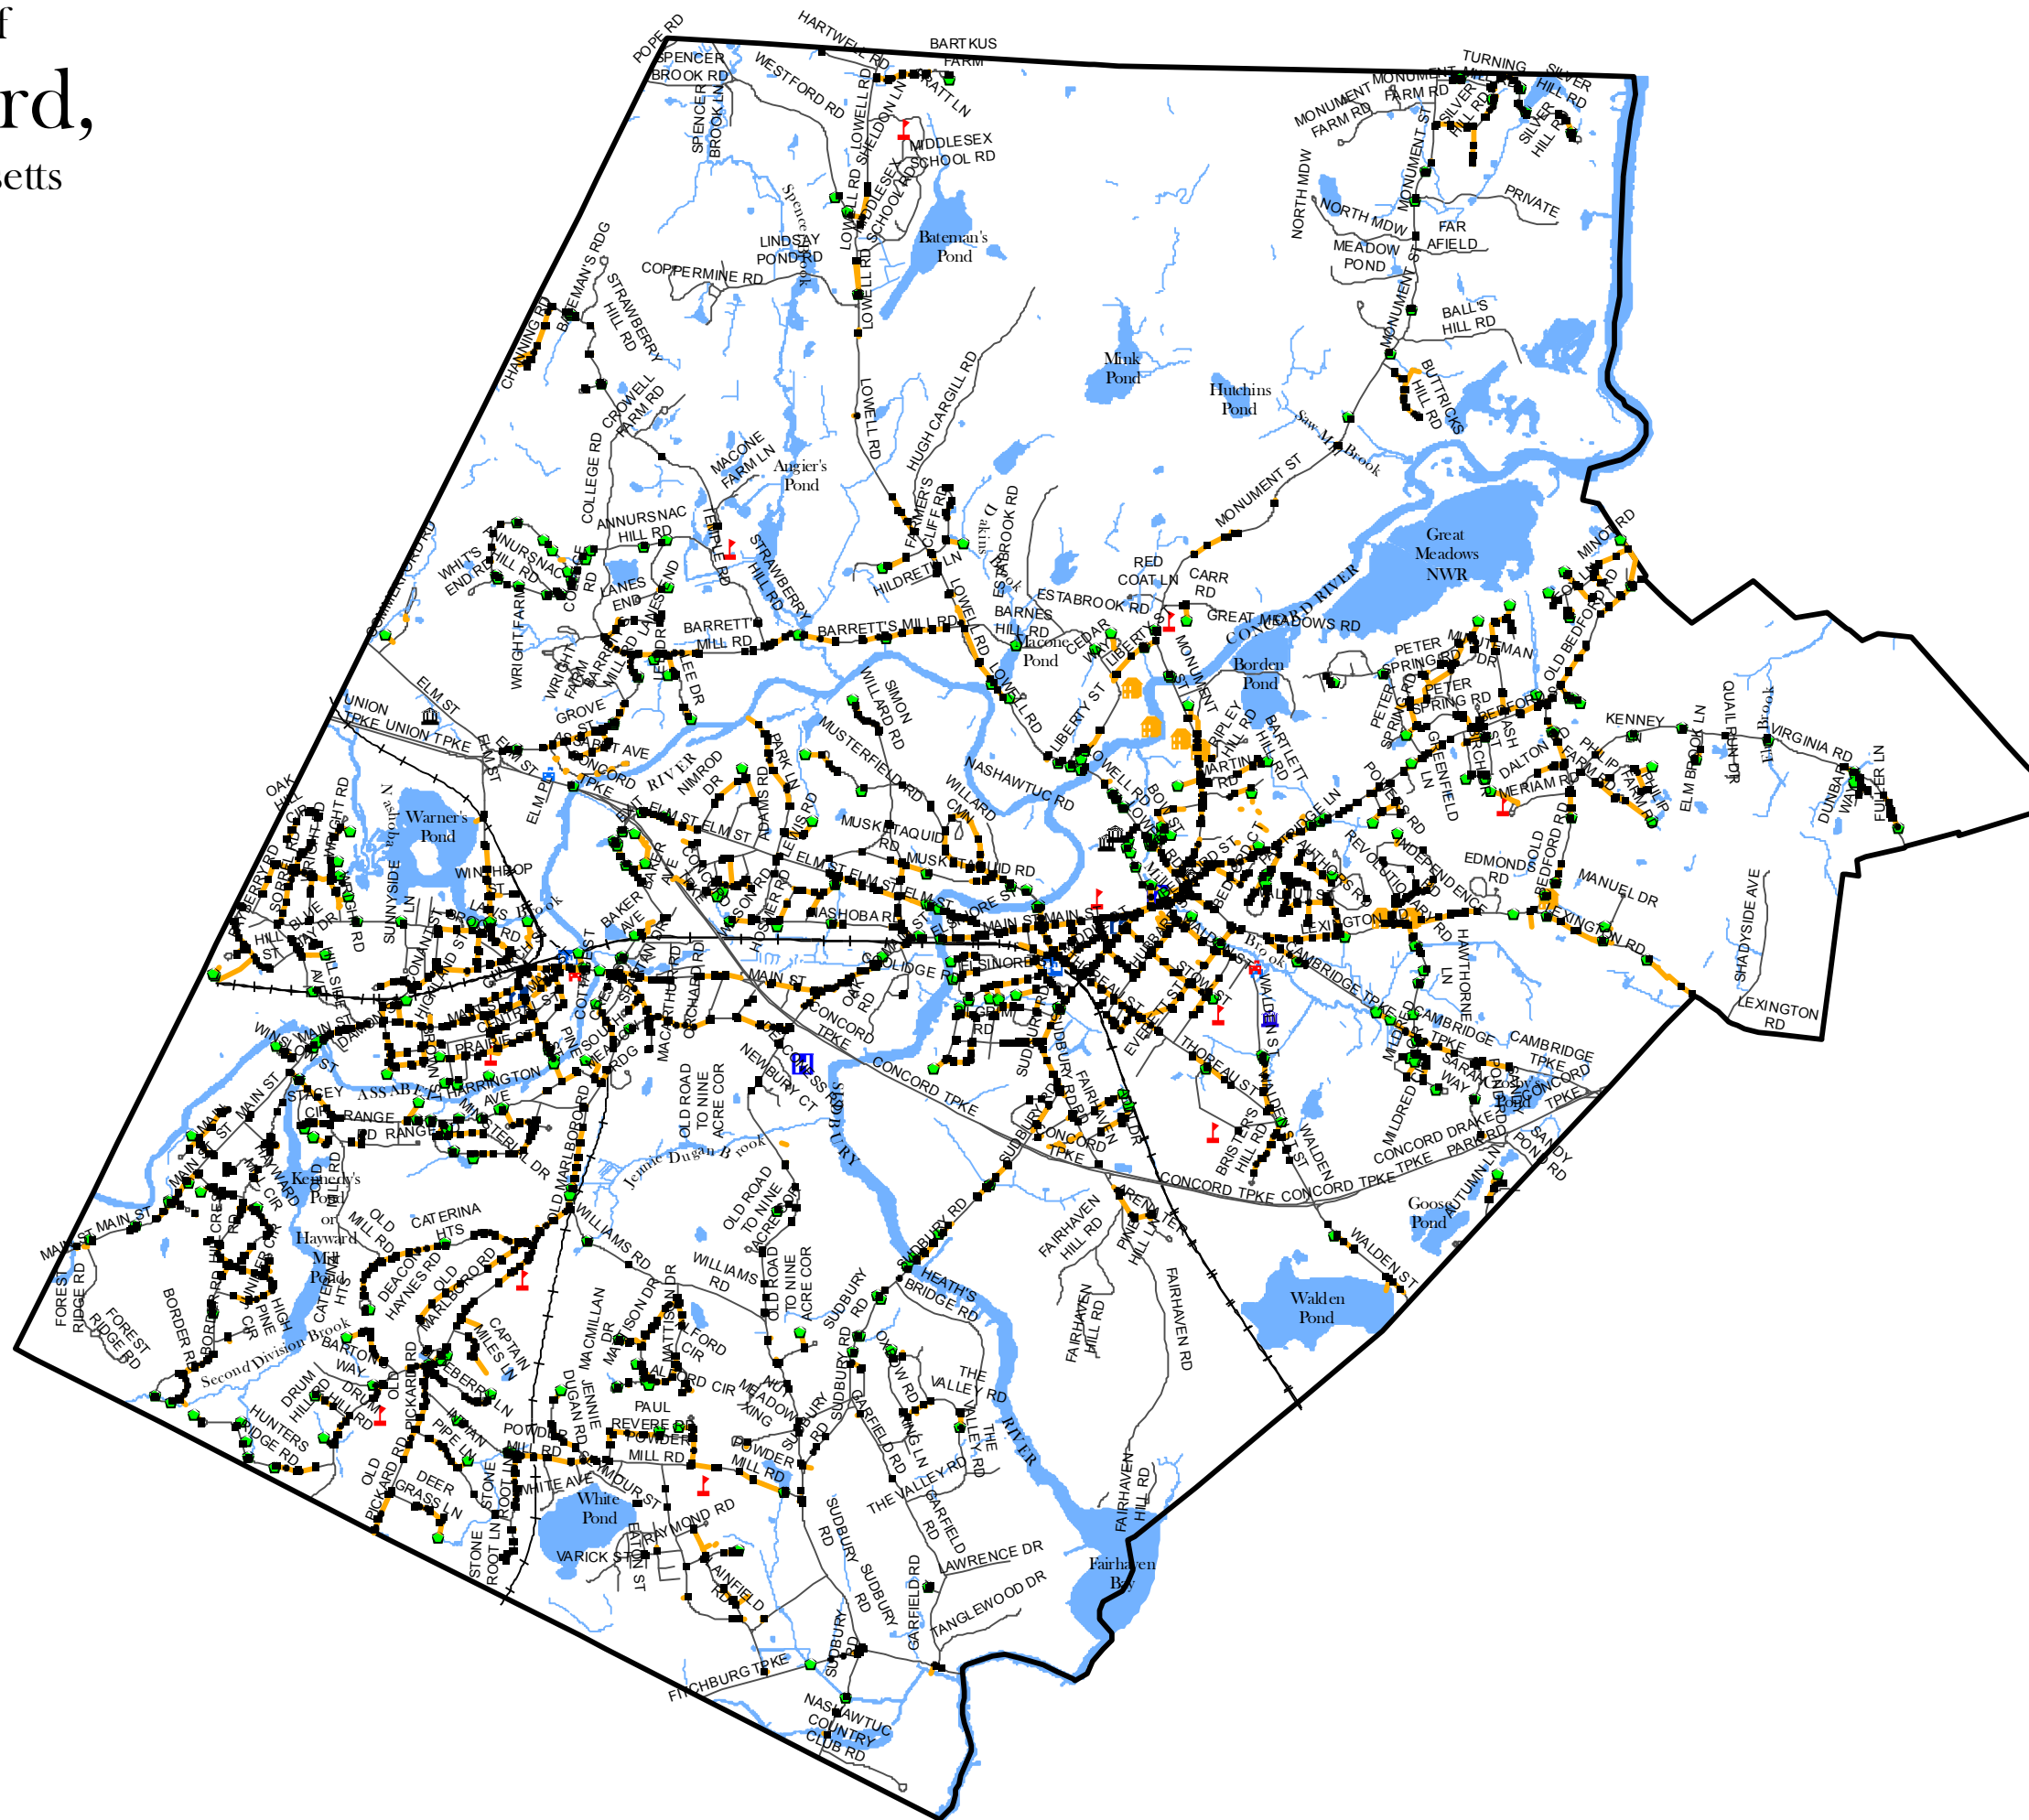

Town of Concord, Massachusetts

Storm Sewer System

Map Key

- Catch Basins
- Drainage Manholes
- Outfalls
- Drainage Lines
- Rivers & Ponds
- Streams
- Streets
- Railroad
- 🏛️ Court House
- 📖 Library
- 🏛️ Government
- 🏠 Historic
- 🚒 Fire Station
- 🏥 Hospital
- 👮 Police Station
- 🚉 Railroad Station
- 🎓 School
- 🏛️ Municipal Offices
- ❓ Visitor Center

This map was created by Concord GIS. The information is provided as a reasonably accurate picture of the system, but is not intended to represent authoritative location, and is not to be used for conveyances. The Town of Concord shall not be held responsible for the accuracy or usefulness of these data.